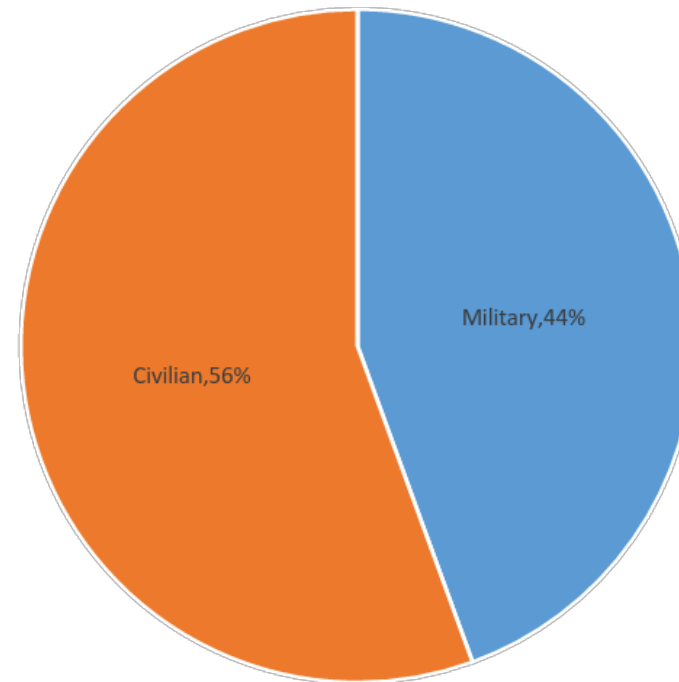

Community Survey Results

Response Demographics - Ward

Respondent Residence by Ward

58% of respondents live in Ward 8.

75% of respondents live East of the River.

Response Demographics – Age & Race

Response Demographics – Children & Military Status