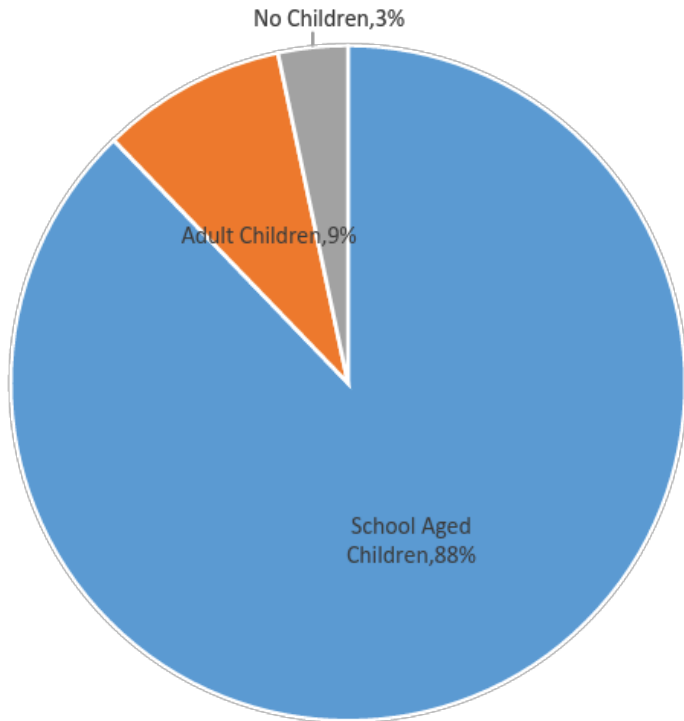

Community Survey Results

Response Demographics - Ward

Respondent Residence by Ward

58% of respondents live in Ward 8.

75% of respondents live East of the River.

Response Demographics – Age & Race

Response Demographics – Children & Military Status