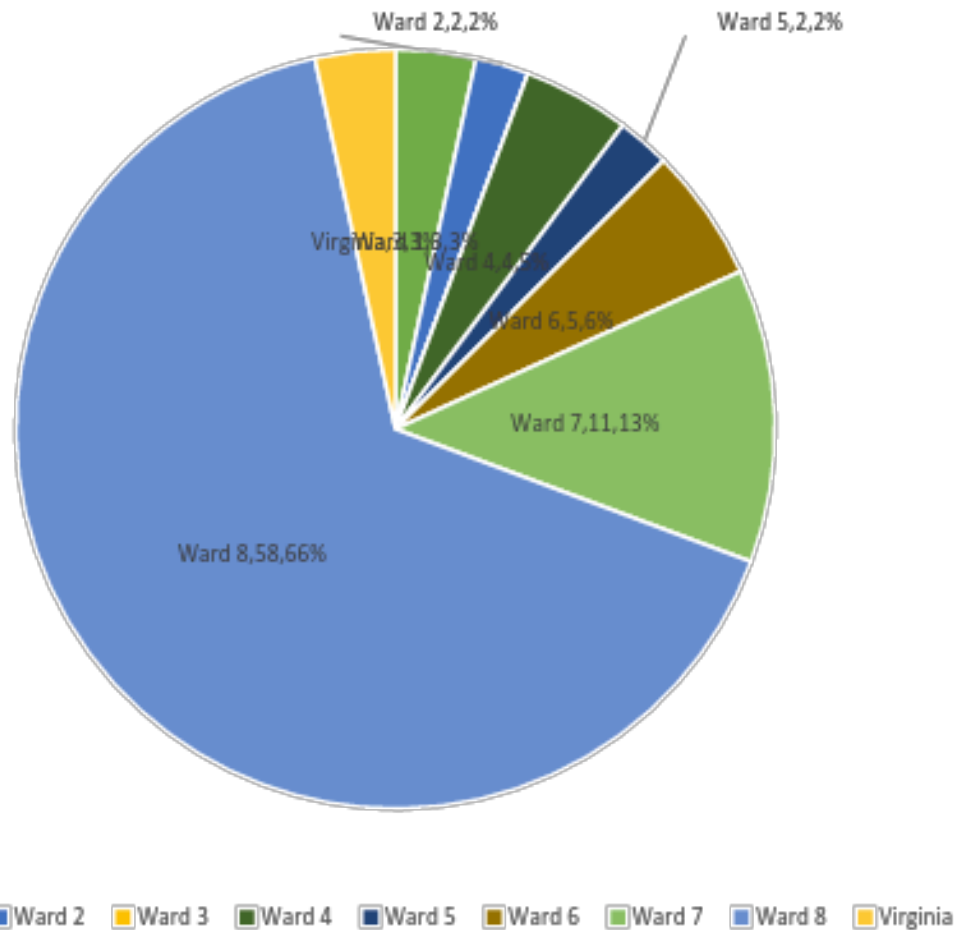

Community Survey Results

Response Demographics - Ward

Respondent Residence by Ward

58% of respondents live in Ward 8.

75% of respondents live East of the River.

Response Demographics – Age & Race

Response Demographics – Children & Military Status