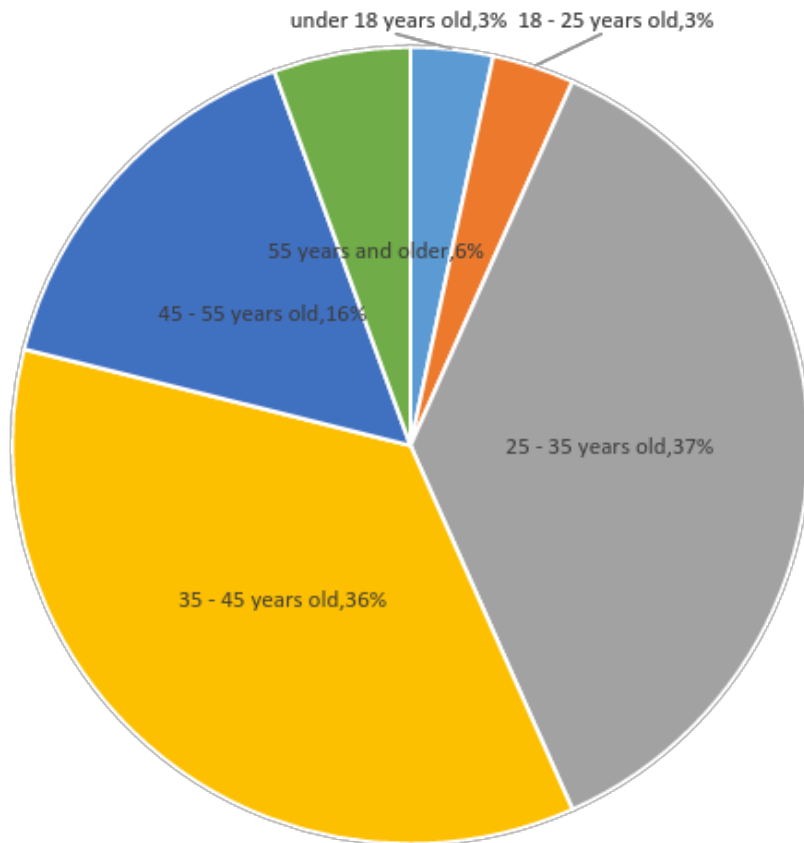

Community Survey Results

Response Demographics - Ward

Respondent Residence by Ward

58% of respondents live in Ward 8.

75% of respondents live East of the River.

Response Demographics – Age & Race

Response Demographics – Children & Military Status