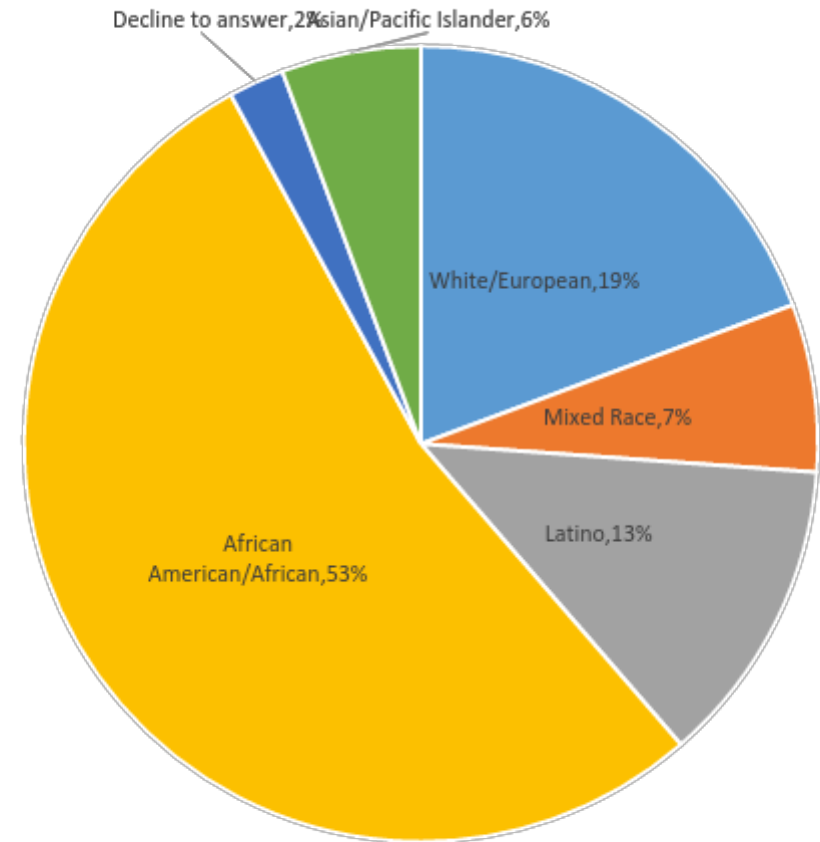

Community Survey Results

Response Demographics - Ward

Respondent Residence by Ward

58% of respondents live in Ward 8.

75% of respondents live East of the River.

Response Demographics – Age & Race

Response Demographics – Children & Military Status