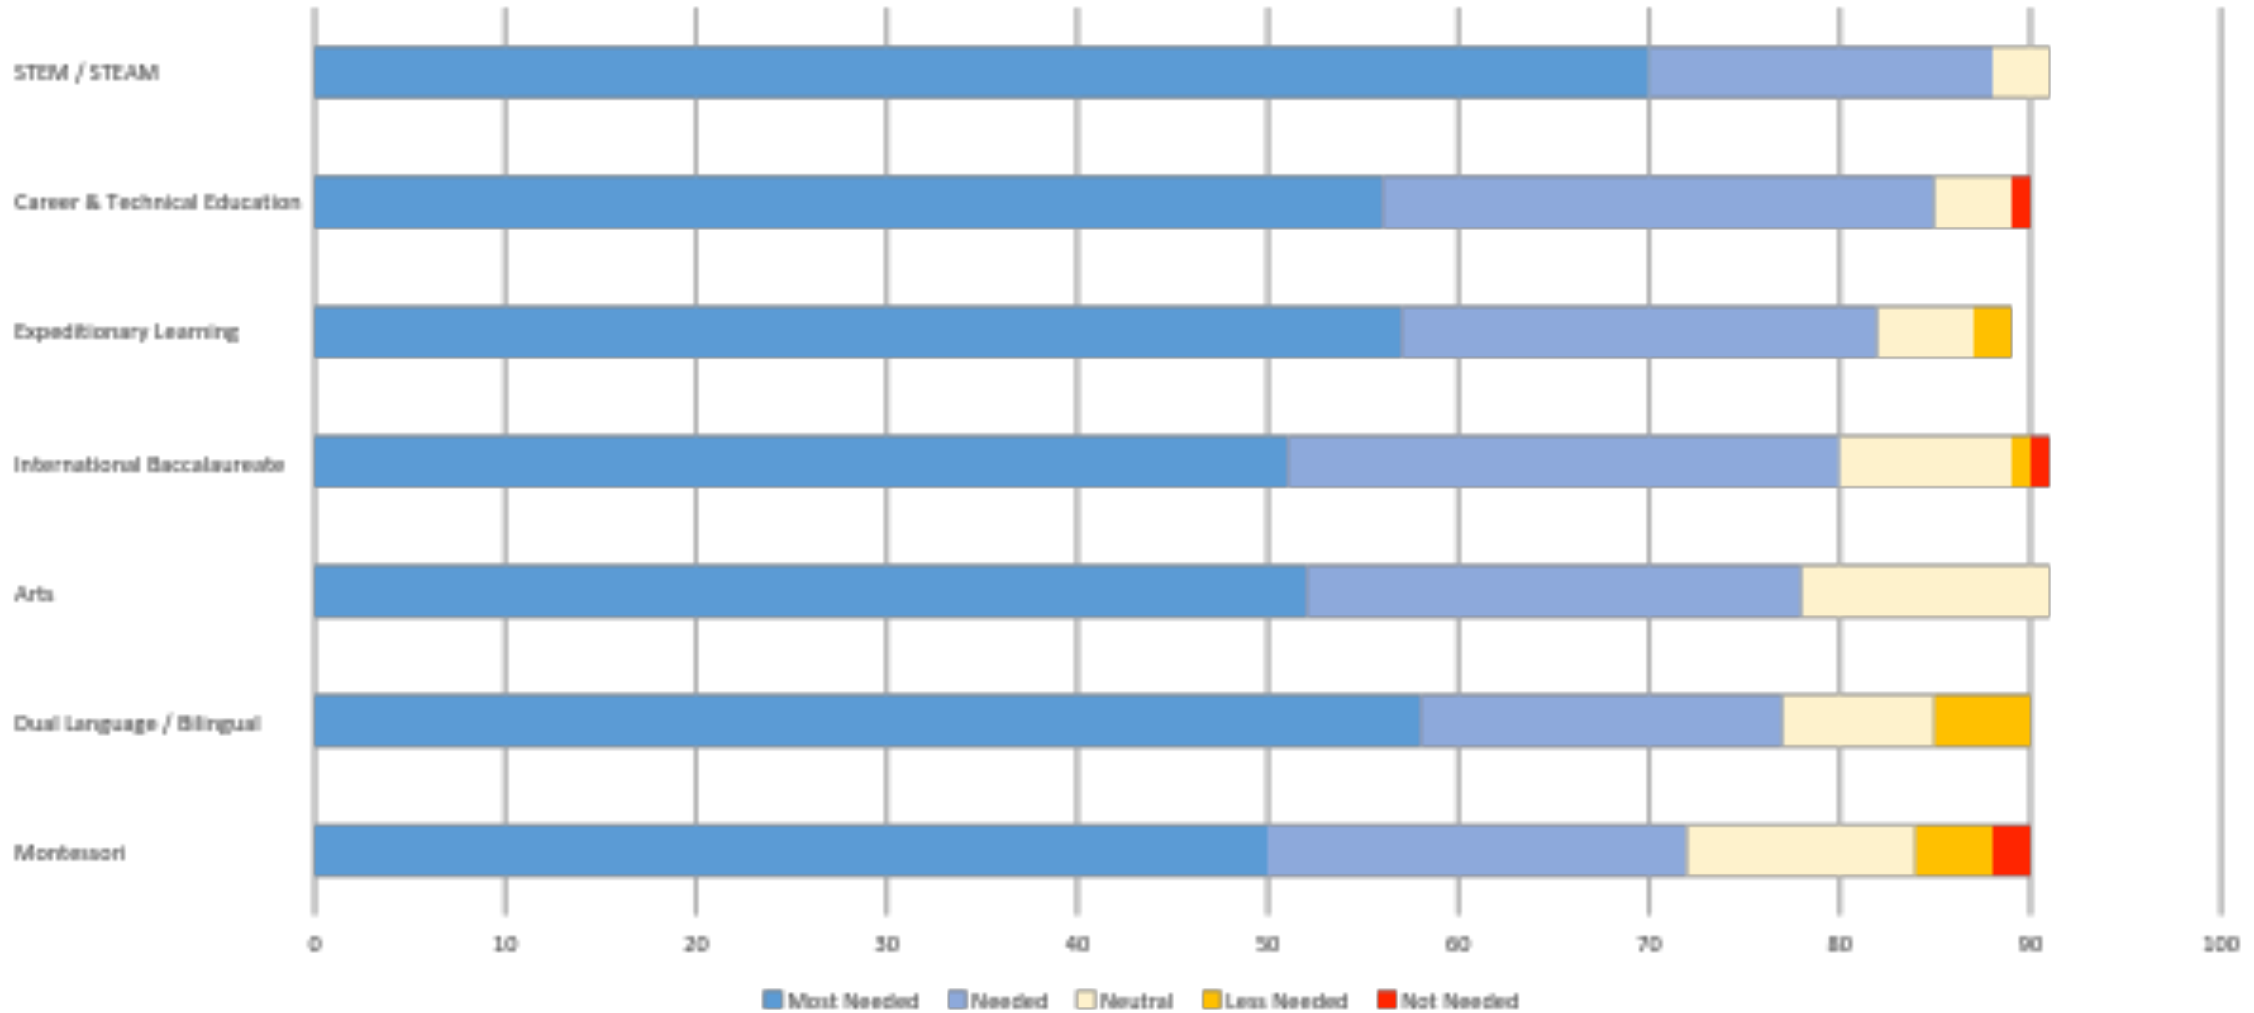

Community Survey Results

Response Demographics - Ward

Respondent Residence by Ward

58% of respondents live in Ward 8.

75% of respondents live East of the River.

Response Demographics – Age & Race

Response Demographics – Children & Military Status

Program Preferences

Program Qualities